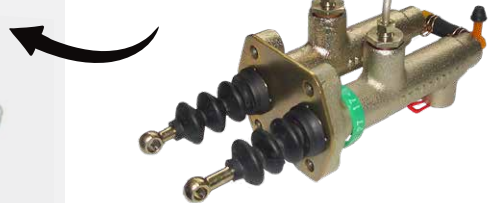

409826

Brake Master Cylinder
Ford New Holland 5640 6640 7740
7840 8240 8340 TS100 TS110 TS115 TS90
TS120 Series

OE Ref: 81869963

Repair Kit - 409869