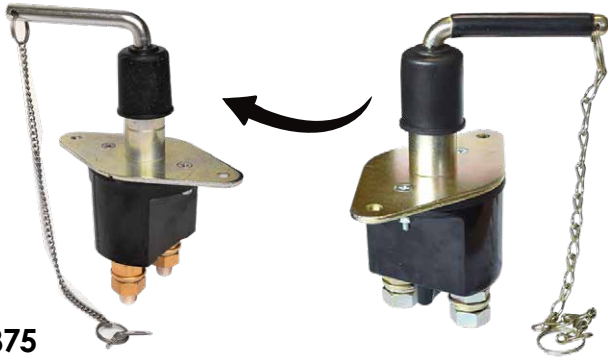

ESSENTIAL LINES

3875

Heavy Duty Cut Off Isolation Switch Max Peak Load 12/24V 2500A for 5 Seconds Max Continuous Load 12/24V 250A
Premium Quality

OE Ref: 1939387

3875E

Heavy Duty Cut Off Isolation Switch Max Peak Load 12/24V 2500A for 5 Seconds Max Continuous Load 12/24V 250A

OE Ref: 1939387