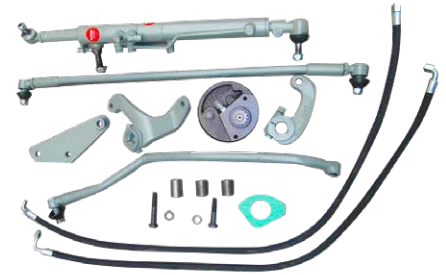

61225

Power Steering Conversion Kit
Straight Axle Massey Ferguson
135 240 Series

Power Steering Ram - 64526