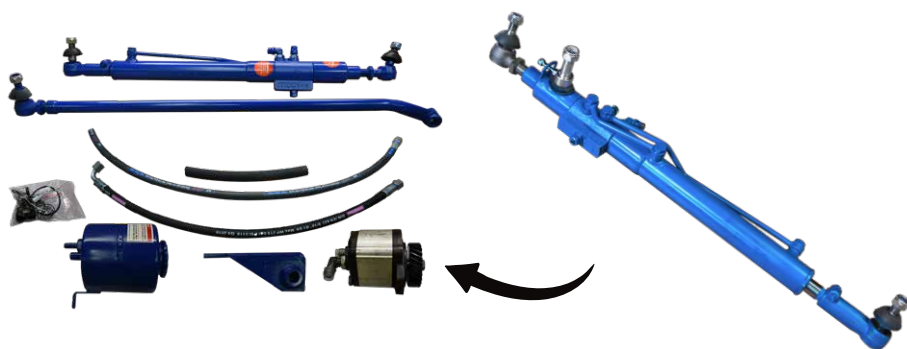

QTP Replacement

43286

Left Hand Pivot Housing Steering Stub Axle Ford New Holland 35 40 TL TS TLA TD5000 TDD Series

OE Ref: 5171552

Right Hand Pivot Housing Steering Stub Axle - 43287

41318

Power Steering Kit Ford New Holland 4000 4600 Series