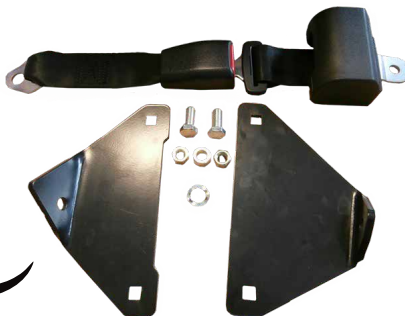

JOHN DEERE TRACTORS

59902

Passenger Seat John Deere 6000
6005 6010 6020 6030 7000 7010 7020
7030 6M 6J Series

OE Ref: AL114321

Seat Belt - 51806

Back Cushion Passenger Seat - 58125

Base Cushion Passenger Seat - 58126

59071

Passenger Seat Belt Kit

OE Ref: AL117734

57921

Brindle Brown Foam Cab Kit

John Deere 4050 4250 4350 4450
4650 4850 Series

59980

Bolt On Foot Step John Deere
5005 6000 6005 6010 6020 6030
7000 7020 7030 5E 5M 6D 6E 6J 6M
6R 6RC Series