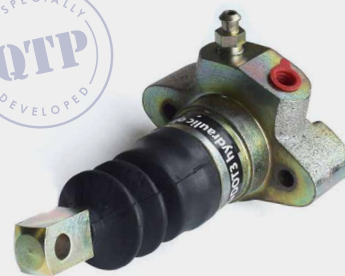

QTP Replacement

4985R

Brake Slave Cylinder Drum Brake David Brown 1190 1290 1390 1490 1194 1294 1394 Series

OE Ref: CBPPJM104