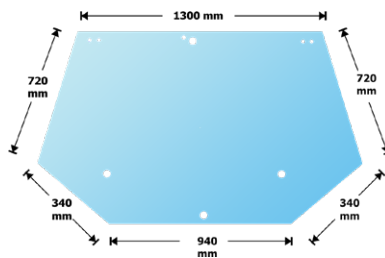

OE Ref: 84349867

Left Hand Mudguard Extension - 43719

3240

Hydraulic Pump Gasket
Ford New Holland 10 1000 30 TW 600
10 Compact Series Engine Mounted
Aux Drive Gasket 2/3/4000

OE Ref: 83948101

404666

Roof Rear Glass 9 Hole Glass
Ford New Holland 35 40 60 TL TM TS
TLA Series Blue Roof JXU