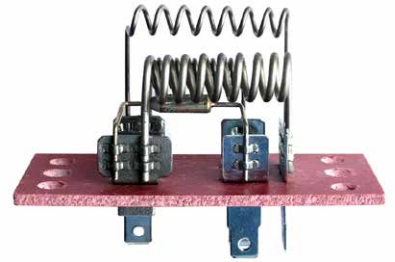

OE Ref: J802358

52083

Water Pump Case IHC CX70 CX80 CX90 CX100 MX100C MX80C MX90C Series Serial No JJE1008569
Up 97mm Impeller

OE Ref: 311781A1

52110

Blower Heater Resistor Case IHC MXM135 MXM150 MXM165 MXM180 MXU100 MXU110 MXU115 MXU125 MXU135 Series