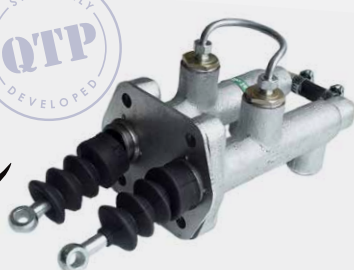

QTP Replacement

409869R

Brake Master Cylinder Repair Kit
Ford New Holland 5640 6640 7740
7840 8240 8340 TS100 TS110 TS115
TS90 Series

OE Ref: 81869958

Carlisle Brake Master Cylinder - 409826

QTP Replacement