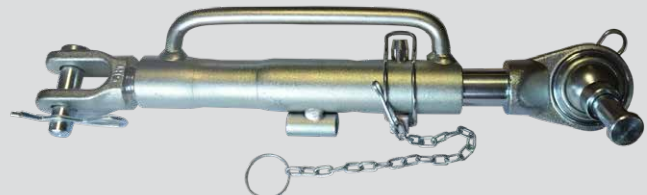

59894 Stabiliser comes with Linch Pin
For SE Models John Deere
6010 6020 6030 7030 Series
Min 16" - Max21"
OE Ref: AL201043

Stabiliser & Bracket - 58449
Stabiliser Bracket - 59650