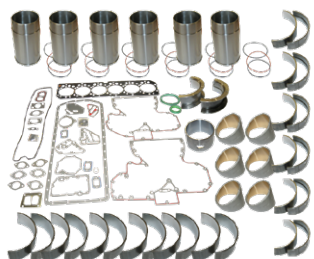

POPULAR PRODUCTS

EN | 2021

DH FARM MACHINERY

Tubber Rd, Cloonmahaha, Gort, Co. Galway, H91 HV2H

WWW.DHFARMMACHINERY.COM

JOHN DEERE TRACTORS

99600

Engine Kit Standard
Powertech High Horsepower
John Deere 6020 Series