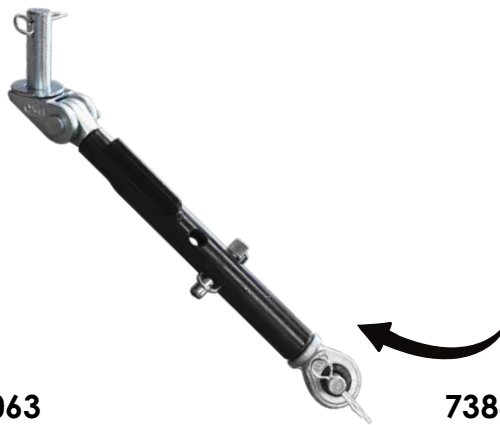

8005

Rear Lamp Pair Fiat
55 90 Classique Series

4063

Stabiliser Fiat 88 90 93 94
Classique Series
420mm Long

OE Ref: 5123273

7384

Eye Assembly Stabiliser Fiat
M100 M115 M135 M160 Series
100mm Long 25.7mm OD