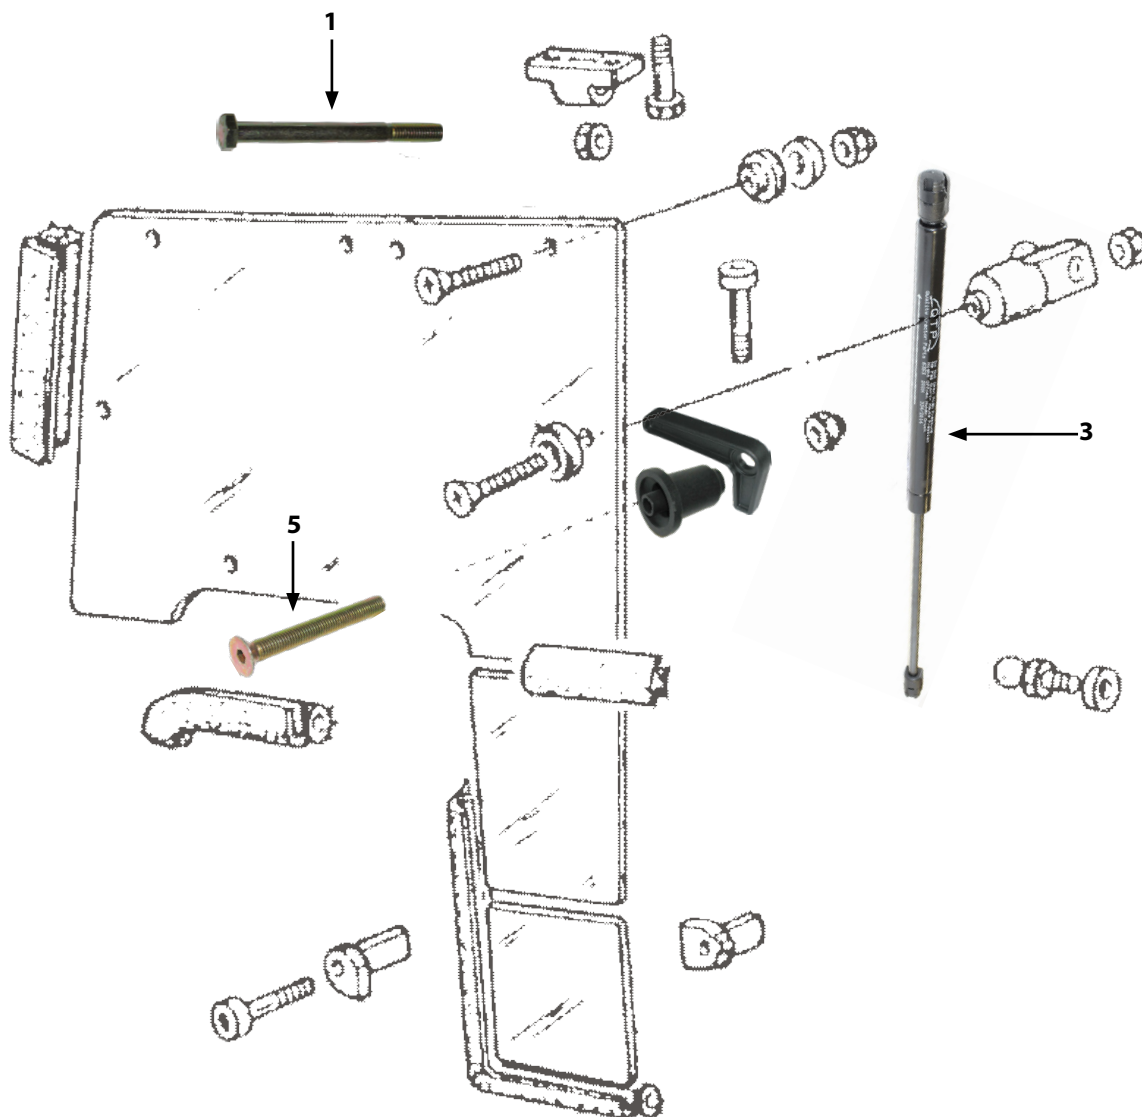

Landini Blizzard Windscreen

1. **6371** Windscreen Screw Blizzard
3. **6353** Gas Strut Landini Blizzard -200N- Rear Window 480mm x 240mm
5. **6366** Landini Blizzard Windscreen Stud
6. **3621** Gas Strut - 350N -Rear Window - Length 415mm - Ram 170mm

Note:

Check newton rating of existing gas strut before ordering a replacement.

Using a gas strut with a lower or higher newton rating can result in damage or glass breakage