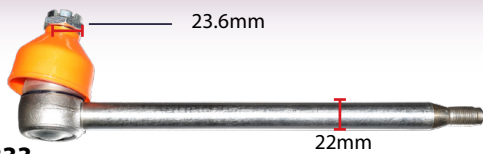

Track Rod Ends

1112
Track Rod End 2680 SAME Landini

1114
Track Rod End Same

4334
Track Rod End Same

4333
Track Rod End Same

4332
Track Rod End Same

Power Steering Ram

54506
Power Steering Ram SAME Argon 55
Classic Agron 70 Classic Solar 50 Solar 60
OE Ref: 0.463.6342.4