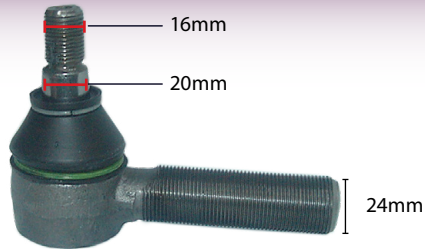

Track Rod Ends

1112
Track Rod End 2680 SAME Landini