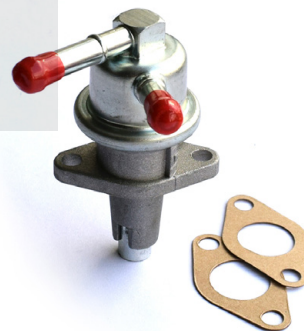

Fuel pump

54554

Fuel Pump Kubota
L M Series
OE Ref: 1712152030