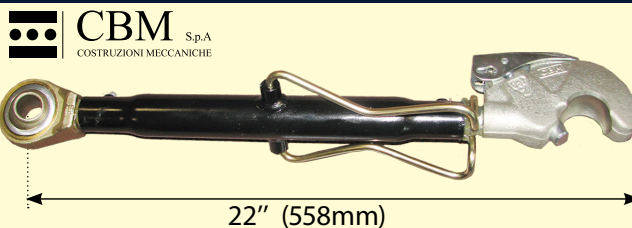

Top Link

41738 Top Link CBM Cat 2 (15" Tube)
Min 23" Max 31"
Landini Legend/Mc Cormack
MC & MTX's