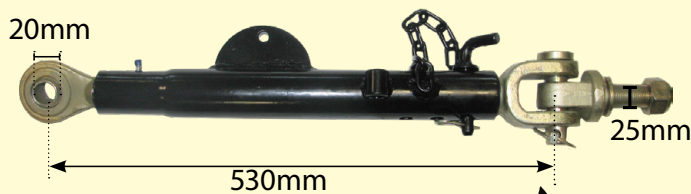

Stabilisers

59519 Stabiliser Landini Ghibli 90
530mm long
End is 51974

51974 Threaded Stabiliser End John Deere
6000 Serie Heavy Duty Short
8200 Series Suits 62139 Massey
Ferguson
Suits - 59654