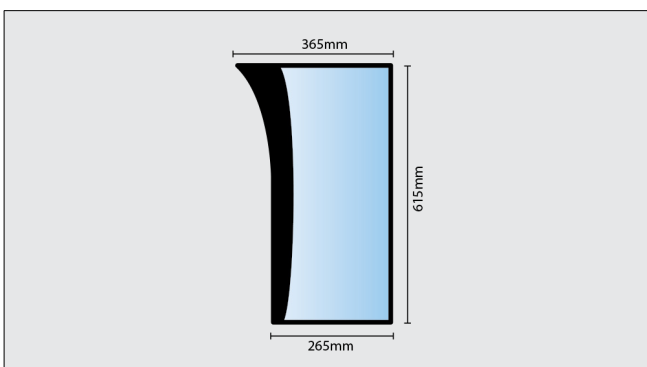

Glass

55627
 Windscreen Glass Kubota M7040 M9540
 OE Ref: 3C86170510

55628
 Left Hand Door Glass Kubota M7040 M9540
 OE Ref: 3C87170560

55629
 Rear Window Glass Kubota M7040 M9540
Gas Strut is 55630
 OE Ref: 3C87170550