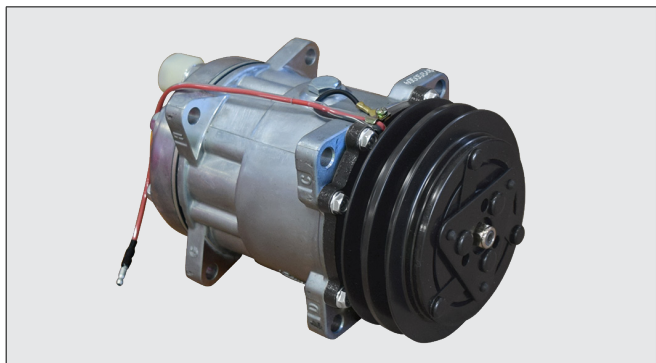

Compressor

53943
Compressor Same Silver, Laser, Iron, Diamond, Fortis Series
OE Ref: 04437339