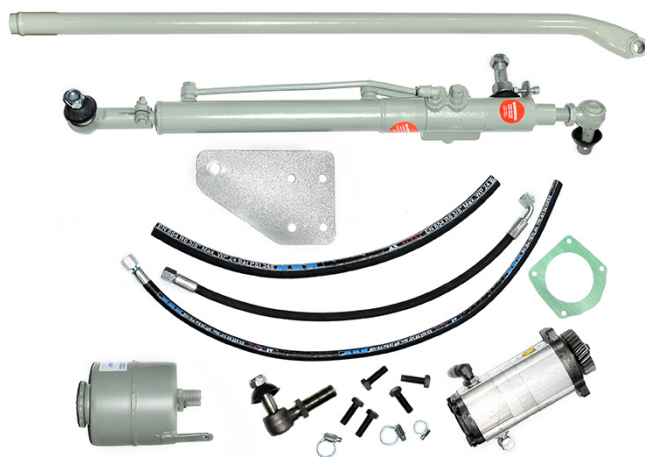

44003

Ebro 460 Power Steering Kit

54965
Dash Board Indicator Light 3 Lamps & Holder
Deutz Hanomag Eicher

54993
Switch Hanomag R Series 50mm Mounting 20A
6-36V Push Button

65013
Drive Pad Hanomag D621 R18 R24 R218
[OE Ref: 1630367M91](#)