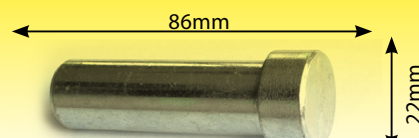

Dromone Parts

Drop In Pins

DRP48810
Drop In Pin

DRP48832
Drop In Pin

DRP48818
Drop In Pin

DRSP30293G

Drawbar Assembly ISO

61215