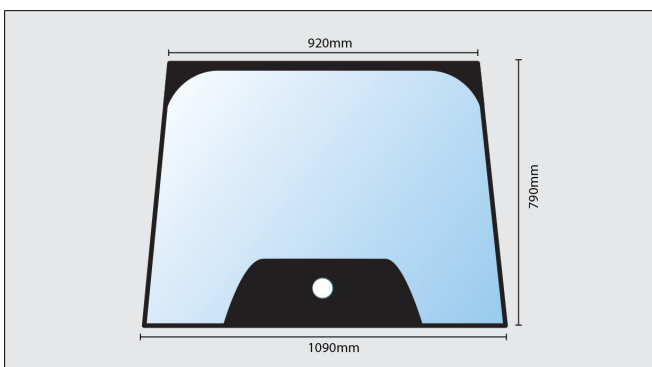

Glass

55627
 Windscreen Glass Kubota M7040 M9540
 OE Ref: 3C86170510

55628
 Left Hand Door Glass Kubota M7040 M9540
 OE Ref: 3C87170560

55629
 Rear Window Glass Kubota M7040 M9540
Gas Strut is 55630
 OE Ref: 3C87170550