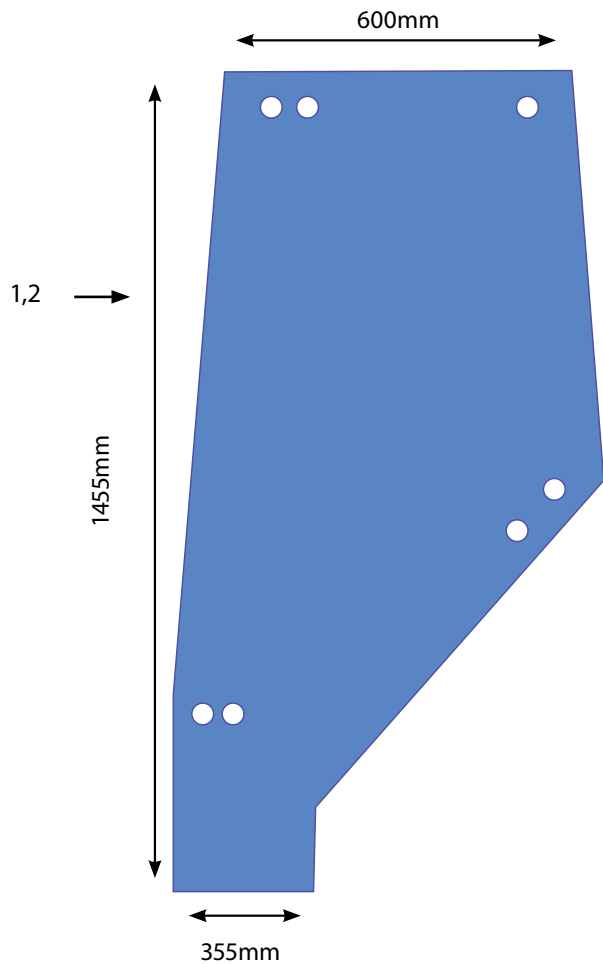

Landini Blizzard Side Door

1.	6358	Glass Landini Blizzard Door Right Hand
2.	6357	Glass Landini Blizzard Door Left Hand
3.	6373	Gasket Blizzard Door Lock
4.	6363	Door Lock for Landini Blizzard Right Hand
5.	6362	Door Lock Landini Blizzard Left Hand
6.	6372	Nut for Door Strut 42/54's / Blizzard
7.	6399000	Mirror Complete Right Hand
8.	6399001	Mirror Complete LH (225x312mm) Deutz Agrottron
9.	6398025	Landini Legend / Deutz Only 225 x 312