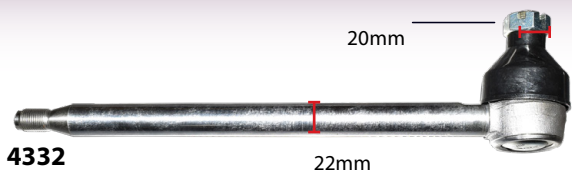

Track Rod Ends

1112
Track Rod End 2680 SAME Landini

1114
Track Rod End Same

4334
Track Rod End Same

4333
Track Rod End Same

4332
Track Rod End Same

Power Steering Ram

54506
Power Steering Ram SAME Argon 55
Classic Agron 70 Classic Solar 50 Solar 60
OE Ref: 0.463.6342.4