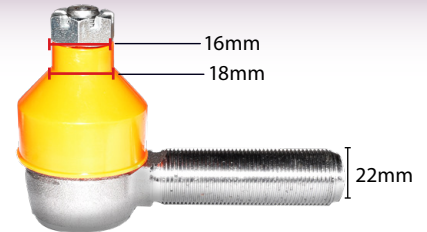

1114
Track Rod End Same