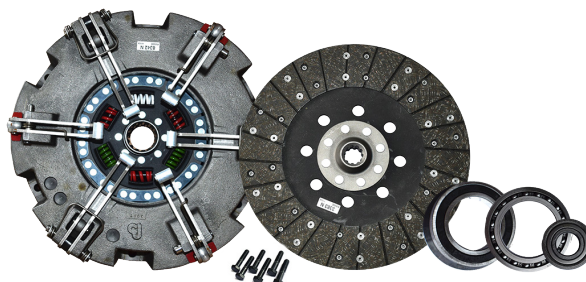

Clutch, Transmission & PTO

Landini/Leyland

63451

Clutch Kit Landini 8880 Blizzard 12"
OE Ref: 3532192M96

Includes LuK Bearings

63451R

Clutch Kit Landini 8880 Blizzard 12" Ghibli

2310046L