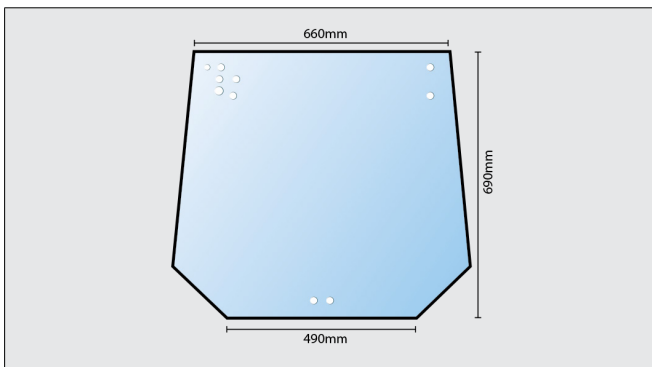

Glass

55627
 Windscreen Glass Kubota M7040 M9540
 OE Ref: 3C86170510

55628
 Left Hand Door Glass Kubota M7040 M9540
 OE Ref: 3C87170560

55629
 Rear Window Glass Kubota M7040 M9540
Gas Strut is 55630
 OE Ref: 3C87170550