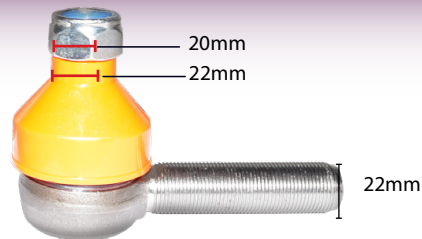

4334
Track Rod End Same