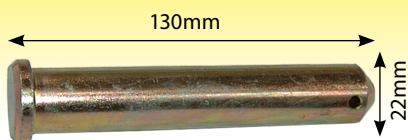

Drop In Pin

DRP48832