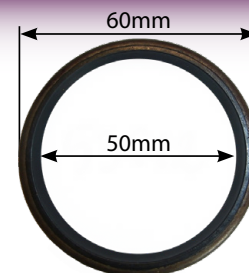

3312
Stub Axle Bearing Ford 5000
5600 6600 Also fits 700 7600

Seals

1513
Hub Seal Leyland Front Hub Inner
2 3/4" x 3 1/2" x 3/8"

53611
Steering Box Seal Nuffield
3/45 4/65
OE Ref: 17H6490

53612
Seal Pulley Nuffield 10/42 10/60
3/42 3/45 3DL
OE Ref: ATJ2024