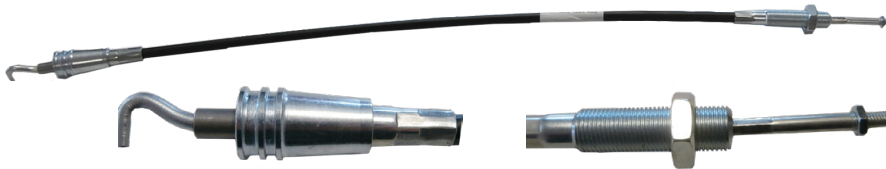

DRP44341

Telescopic
Adjustable
Nut 25mm

DRP43206

Same Silver
Lift rod
Bushing

Brake Parts

52197

Spool Valve Cable SAME

Dromone Parts Hinge Pins