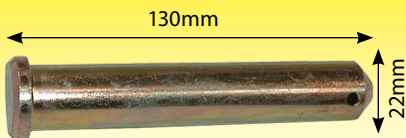

Dromone Parts

Drop In Pins

DRP48810
Drop In Pin