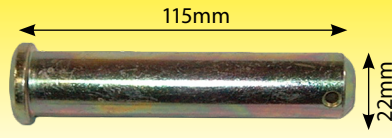

DRP48832
Drop In Pin