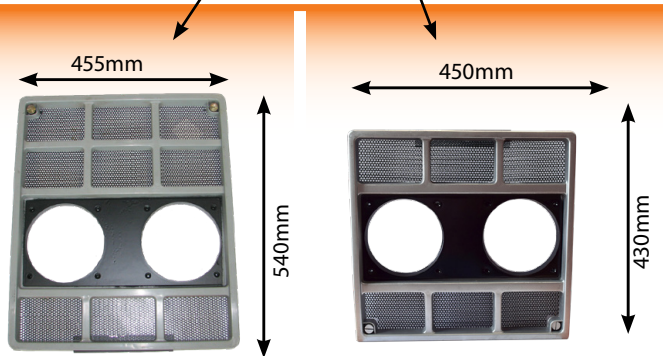

41687

Head Lamp Ford Seal Beam
Cup & Bracket Ford 1000 series,
pre-Force

41688

Head Lamp Rubber For Ford
Seal Beam Lamp Ford
2000 - 7000 - Suits 41687
Complete 41853

51511

Lens with
Tractor Logo

Cab Parts

4467 Grill IHC 785 Top 238 248 278 384 385 484 485 485XL
585XL 684 685 685XL 784 785 884 885 885XL
Badge = 52628