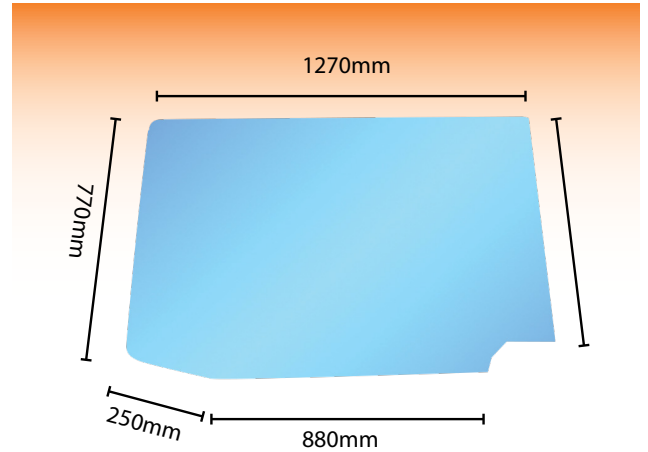

Glass

53811

Rear Window Glass
SAME Antares Laser Row Crop Silver Hurliman Elite H Master XT
OE Ref: 007.733800/10

1150

Head Lamp SAME Antares 110 110.II 130 130.II Silver 160 180 Titan 150 160 165 190 Super

Switches

52278

Hazard Warning Switch
SAME Push Release

53638

Switch Hazard Hurliman
Lamborghini SAME

53634

Switch Beacon Hurliman
Lamborghini Renault

53637

Switch Engine Stop Hurliman
Lamborghini SAME