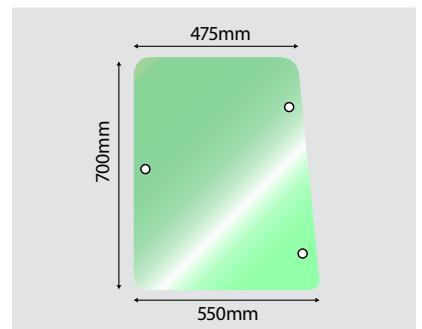

OE Ref: 04350515

54479

Side Glass L & R Deutz Agroprima Agroxta DX3 DX4 Green