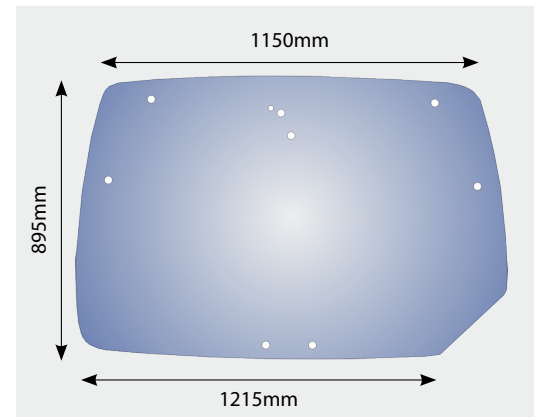

51275

OE Ref: 04418952

Glass Door Right Hand

51277

Rear Glass Deutz Agrottron