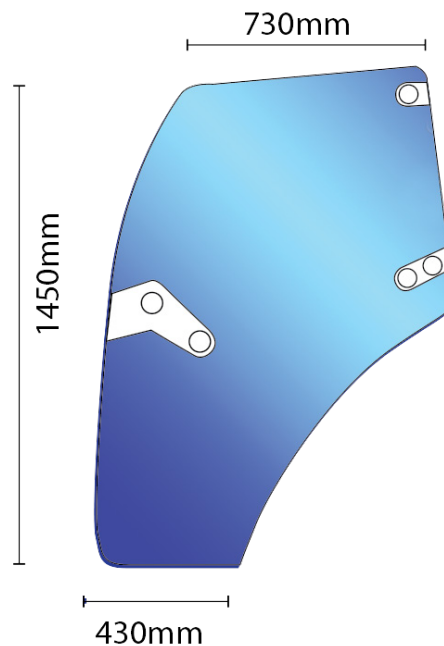

Door Glass Curved Deutz Agrottron K Series Left Hand
OE Ref: 121433010

53813

Door Glass Curved Agrottron K Series Right Hand
OE Ref: 121432010

54480

Windscreen Deutz Agrottron 4 6 M MKIII Agrottron New Profiline TTV