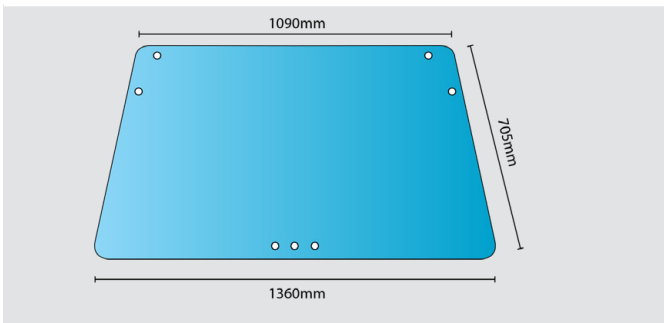

OE Ref: 04364140

54372

DX DX4 DX6 DX7 Windscreen Glass