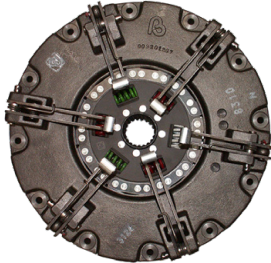

Clutch Assembly

DX80 DX110 12"/12" Agroprima/Agroxtra/
DX4.10-4.70A/5.30-6.10/Hop

60142RS
Bearing

3941
Clutch Release Bearing
DX80-120

63042RS
Spigot Shaft
Bearing

3156

Clutch Assembly

DX80 DX110 12"/12" Agroprima/Agroxtra/
DX4.10-4.70A/5.30-6.10/Hop