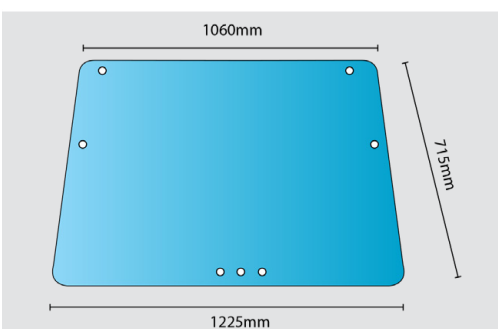

OE Ref: 04340309

54378

Agroprima Agroxta DX3SC Windscreen Glass