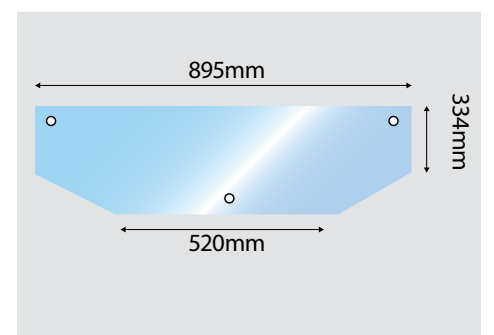

54477

Rear Glass Deutz Agrostar Agrostar
Freisicht Agrostar TG DX4