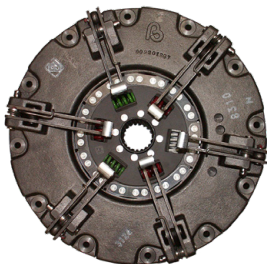

Clutch Assembly

DX80 DX110 12"/12" Agroprima/Agroxtra/
DX4.10-4.70A/5.30-6.10/Hop

60142RS
Bearing

3941
Clutch Release Bearing
DX80-120

63042RS
Spigot Shaft
Bearing

3156

Clutch Assembly

DX80 DX110 12"/12" Agroprima/Agroxtra/
DX4.10-4.70A/5.30-6.10/Hop