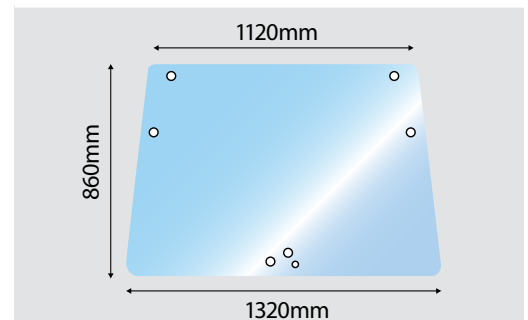

Door Glass Curved Deutz Agrottron K Series Left Hand
OE Ref: 121433010

53813

Door Glass Curved Agrottron K Series Right Hand
OE Ref: 121432010

54480

Windscreen Deutz Agrottron 4 6 M MKIII Agrottron New Profiline TTV