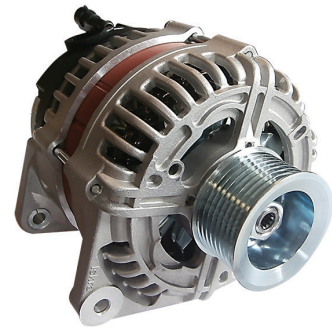

www.qtponline.com

www.qtponline.de

www.qtponline.fr

www.qtponline.es

> Find Parts

Find what you need quickly & easily

> Order Online 24/7

Shop online 24/7 with our web shop. Get prices and check availability on over 16,000 tractor spares

> New Products

New products & special offers

> Account Information

See previous orders, statements and stock information

Distributors of: