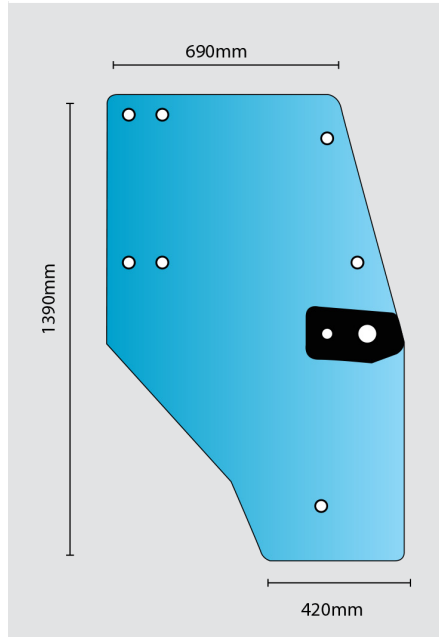

OE Ref: 04352848

54376

Agroprima Agroxta DX3SC
Right Hand Door Glass