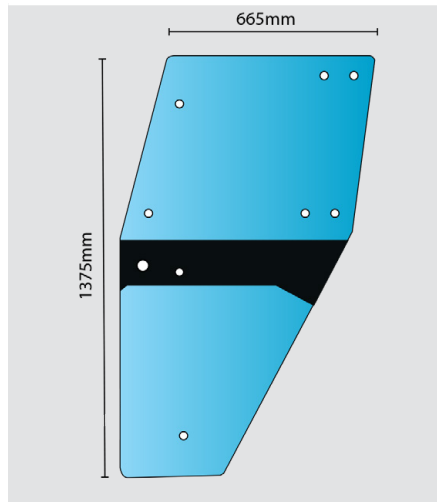

OE Ref: 04347340

54375

DX4 DX6 DX8 DXAB Left Hand Door Glass **9 HOLE**