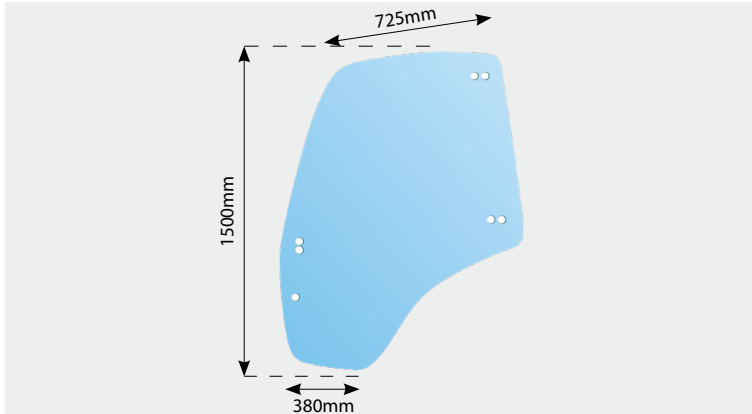

AGROTRON GLASS

51276

OE Ref:04418951

Glass Door Left Hand

Deutz Agrottron