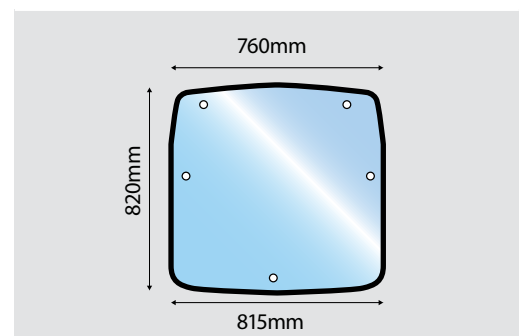

OE Ref: 04418946

54482

Roof Glass Deutz 6TTV 7 TTV Agrottron L M MKIII Agrottron New Profiline