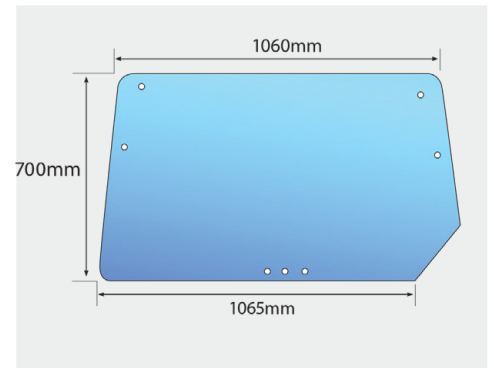

OE Ref: 04352849

54036

Glass Upper Rear Clear 7 Holes Deutz
Agroprima Agroxta DX3SC DX4 Hopfen