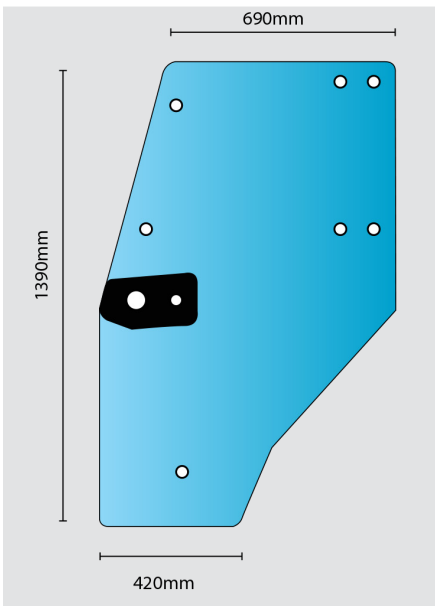

GLASS

54373

Agroprima Agroxta DX
Left Hand Door Glass