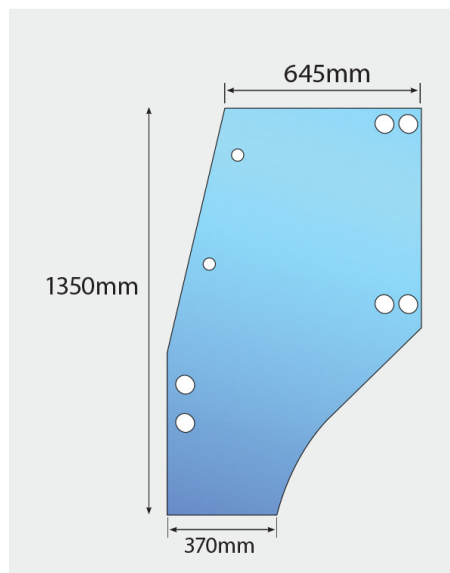

OE Ref: 04400342

54039

OE Ref: 04400340

Glass Door
Left Hand

54040

OE Ref: 04406341

Glass Door
Right Hand

Deutz Agroprima Agroxta DX3SC