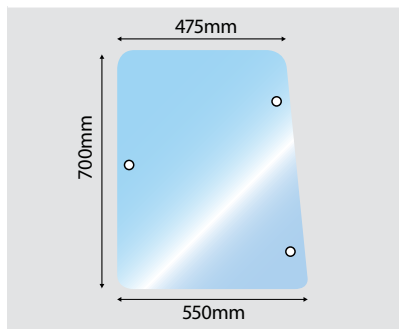

OE Ref: 04363114

54478

Side Glass L & R Deutz Agroprima Agroxta DX3 DX4 Clear