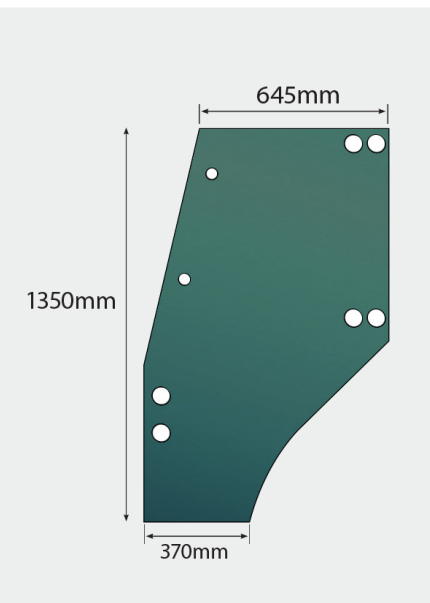

OE Ref: 0077338010

54037

Glass Cab Door Left Hand
8 Holes Tinted Deutz Agroprima Agroxta
DX3SC DX3VFS DX3VC DX4