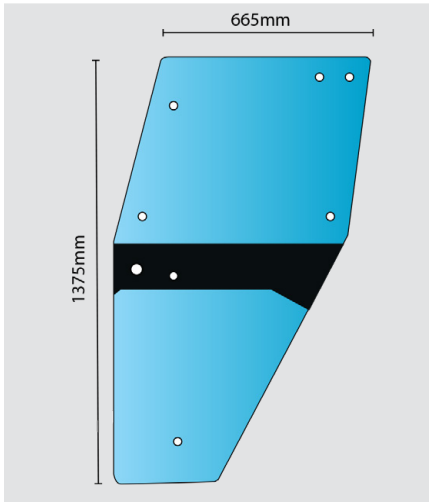

GLASS

54374

DX4 DX6 DX8 DXAB Left Hand Door Glass **8 HOLE**