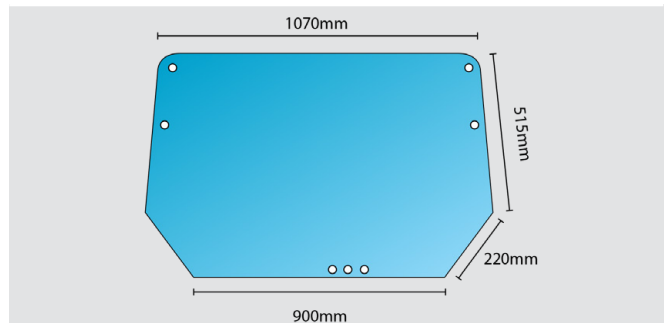

OE Ref: 04363390

54377

07C Rear Window Glass