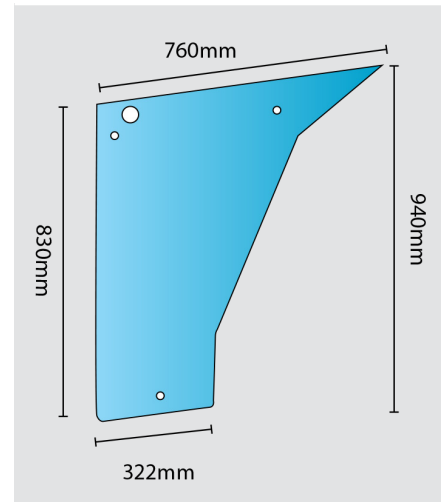

54375

DX4 DX6 DX8 DXAB Left Hand Door Glass **9 HOLE**

OE Ref: 04358527

54371

DX3 VC Left Hand Door Lower Glass

OE Ref: 04364140

54372

DX DX4 DX6 DX7 Windscreen Glass