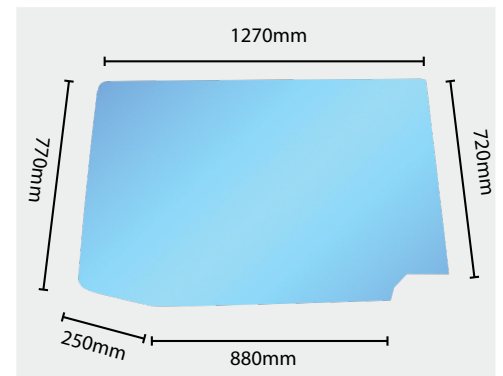

OE Ref: 04352383

53811

Rear Window Glass Deutz Agrotrac